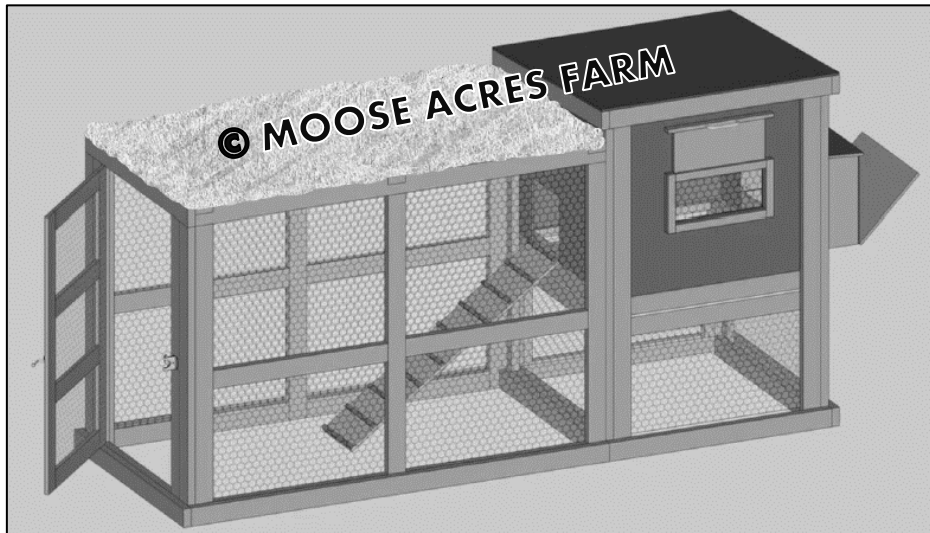

**MOOSE ACRES FARM**

© Moose Acres Farm

## **3 HEN PACKAGE**

**Coop shown built to The City of Edmonton standards, it will fit 3-4 hens and is insulated.**

### **3 Hen Package Includes:**

- Coop built to permitting area standards
- Layer pellets (pre-measured for Summer)
- Rubber food dish
- Plastic Waterer
- 5KG Bag of Crushed Oyster Shell
- Built in corner feeder
- Straw in Nest Boxes
- Wood Shaving Bedding in Coop area
- 3 Hens laying brown eggs
- Free Delivery & Pick-up
- Support and Mentorship